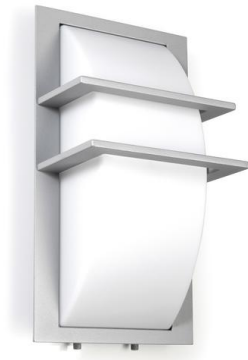

# MITO 207A-G05X1A-03

Wall Bracket MITO IP65 E27 15W Grey

Apply Mito is made of aluminum in gray with IP65, its design is very original and sophisticated. This luminaire is suitable for lighting residential outdoor areas.

## GENERAL DATA

Category	Surface
Family	Mito
Finish	[03] Grey
Location	Outdoor
Installation	Wall
Body material	Aluminum
Diffuser material	Opal polycarbonate
ETIM class	EC002892
EAN	8435256557916