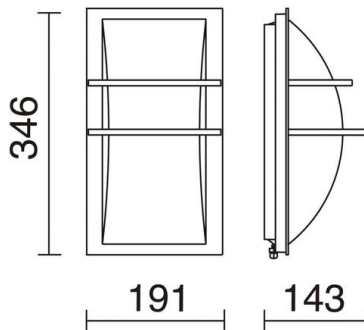

# MITO 207A-G05X1A-03

Wall Bracket MITO IP65 E27 15W Grey

Apply Mito is made of aluminum in gray with IP65, its design is very original and sophisticated. This luminaire is suitable for lighting residential outdoor areas.

## GENERAL DATA

Category	Surface
Family	Mito
Finish	[03] Grey
Location	Outdoor
Installation	Wall
Body material	Aluminum
Diffuser material	Opal polycarbonate
ETIM class	EC002892
EAN	8435256557916

## TECHNICAL DATA

Dimensions	Height x Width x Length (mm): 346 x 191 x 143
IP	IP65
Protection class	Class I
Frequency	50/60 Hz
Input voltage	110-240V AC V
Auxiliary gear	Without equipment, not needed
Weight	2.55 Kg
Cable outlets	1
ECORAE category I	CAT-B
ECORAE I	0.5
Flammable surfaces	Yes