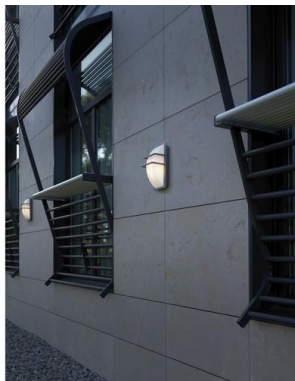

# MITO 207A-G05X1A-03

Wall Bracket MITO IP65 E27 15W Grey

Apply Mito is made of aluminum in gray with IP65, its design is very original and sophisticated. This luminaire is suitable for lighting residential outdoor areas.

## GENERAL DATA

Category	Surface
Family	Mito
Finish	[03] Grey
Location	Outdoor
Installation	Wall
Body material	Aluminum
Diffuser material	Opal polycarbonate
ETIM class	EC002892
EAN	8435256557916