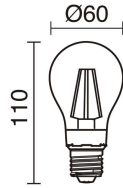

MITO 207A-G05X1A-03

Wall Bracket MITO IP65 E27 15W Grey

RECOMMENDED ACCESSORIES

632C-L0506B-01
Lamp LED FILAMENT E27 LED
Bulb 6W 800lm(800lm) CRI80
2700K 360°

Input voltage	110-240V AC
Frequency	50/60
Wattage (W)	6.0
IP	IP20
Protection class	Class I