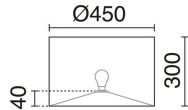

WOOD 621A-G05X1A-50

Floor lamp WOOD E27 42W Wood beech

REQUIRED ACCESSORIES

A29B-004-CA
Lampshade WOOD,AMSTERDAM
Large Cotton White

Finish [CA] Cotton White