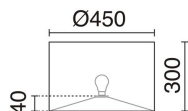

A29B-004-CG
Lampshade WOOD,AMSTERDAM
Large Cotton earth

Finish [CG] Coton earth