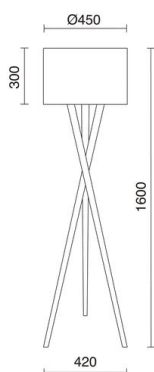

WOOD 621A-G05X1A-50

Floor lamp WOOD E27 42W Wood beech

Pie de salón, floor lamp, pie salón wood

GENERAL DATA

Category	Floor and Table lamps
Family	Wood
Finish	[50] Wood beech
Location	Indoor
Installation	Floor
Body material	Wood
ETIM class	EC000300
EAN	8435258612804

LIGHT SOURCES AND BEAMS

Sources	E27 LED Bulb/TC-TSE/HAL 42W max.
Lamp included	No
Beam	Diffuse

TECHNICAL DATA

Dimensions	Height x Width (mm): 1600 x 450
IP	IP20
Protection class	Class II
Frequency	50/60 Hz
Input voltage	110-240V AC V
Auxiliary gear	Without equipment, not needed
Power switches	1
Weight	3.9 Kg
Cable outlets	1
Lead wire length	4,000.0 mm
ECORAE category I	CAT-B

NOTES

Other shade finishes available upon request
Shade not included

WOOD 621A-G05X1A-50

Floor lamp WOOD E27 42W Wood beech

REQUIRED ACCESSORIES

A29B-004-CA
Lampshade WOOD,AMSTERDAM
Large Cotton White

Finish [CA] Cotton White