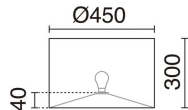

A29B-004-DC
Lampshade WOOD,AMSTERDAM
Large Cotton beige

Finish [CC] Cotton beige