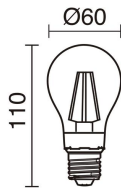

WOOD 621A-G05X1A-50

Floor lamp WOOD E27 42W Wood beech

Pie de salón, floor lamp, pie salón wood

GENERAL DATA

Category	Floor and Table lamps
Family	Wood
Finish	[50] Wood beech
Location	Indoor
Installation	Floor
Body material	Wood
ETIM class	EC000300
EAN	8435258612804

LIGHT SOURCES AND BEAMS

Sources	E27 LED Bulb/TC-TSE/HAL 42W max.
Lamp included	No
Beam	Diffuse

TECHNICAL DATA

Dimensions	Height x Width (mm): 1600 x 450
IP	IP20
Protection class	Class II
Frequency	50/60 Hz
Input voltage	110-240V AC V
Auxiliary gear	Without equipment, not needed
Power switches	1
Weight	3.9 Kg
Cable outlets	1
Lead wire length	4,000.0 mm
ECORAE category I	CAT-B

A29B-004-CG
Lampshade WOOD,AMSTERDAM
Large Cotton earth

Finish [CG] Coton earth

A29B-004-DC
Lampshade WOOD,AMSTERDAM
Large Cotton beige

Finish [CC] Cotton beige

RECOMMENDED ACCESSORIES

632C-L0506B-01
Lamp LED FILAMENT E27 LED
Bulb 6W 800lm(800lm) CRI80
2700K 360°

Input voltage	110-240V AC
Frequency	50/60
Wattage (W)	6.0
IP	IP20
Protection class	Class I

WOOD

621A-G05X1A-50

Floor lamp WOOD E27 42W Wood beech

PRODUCTS OF THE SAME FAMILY

Wood T