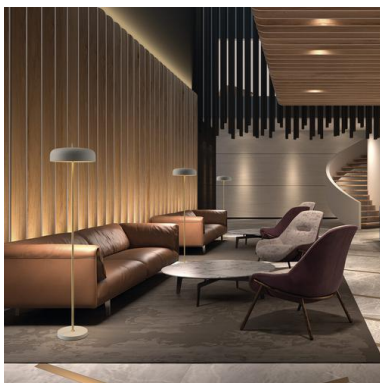

TECHNICAL DATA

Dimensions	Height x Width (mm): 1350 x 320
IP	IP20
Protection class	Class II
Frequency	50/60 Hz
Input voltage	110-240V AC V
Power switches	1
Weight	6.15 Kg
Lead wire length	2,000.0 mm