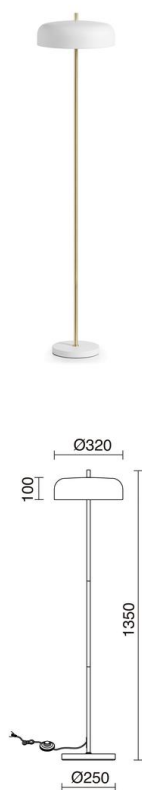

# TAICHI 992B-G04X1A-01

Floor lamp TAICHI E27-Ø45 2x60W White

The TAICHI family by Exo Lighting consists of a table and floor lamp made of steel and a tinted methacrylate diffuser. It uses an E27 lamp holder and is compatible with LED light source G45 Bulb (6W) / TS-TSE (23W) / Hal G45 (60W Max.) It emits diffused light. Its central structure is made of gold finish and its lampshade and base of white finish. Due to its classic design, it will be ideal to illuminate interiors such as living rooms, dining rooms and bedrooms.

## GENERAL DATA

Category	Floor and Table lamps
Family	Taichi
Finish	[01] White
Location	Indoor
Installation	Floor
Body material	Steel
Diffuser material	Frosted methacrylate
ETIM class	EC000300
EAN	8433264118594

## LIGHT SOURCES AND BEAMS

Sources	E27-Ø45 LED Bulb G45/TS-TSE/HAL G45 2x 60W max.
Lamp included	No
Beam	Diffuse

## TECHNICAL DATA

Dimensions	Height x Width (mm): 1350 x 320
IP	IP20
Protection class	Class II
Frequency	50/60 Hz
Input voltage	110-240V AC V
Power switches	1
Weight	6.15 Kg
Lead wire length	2,000.0 mm