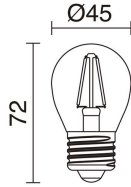

TAICHI 992B-G04X1A-01

Floor lamp TAICHI E27-Ø45 2x60W White

RECOMMENDED ACCESSORIES

632H-L0504B-01

Lamp LED FILAMENT E27 LED
Bulb 4W
450lm(470lm)/450lm(470lm)
CRI80 2000K/2500K White

Input voltage	220-240V AC
Frequency	50/60
Wattage (W)	4.0
IP	IP20