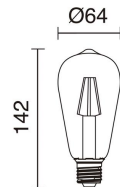

632G-L0504B-01

Lamp LED FILAMENT E27 LED
Bulb 4W 470lm(470lm) CRI80
2700K 360°

Input voltage	220-240V AC
Frequency	50/60
Wattage (W)	4.0
IP	IP20
Protection class	Class I