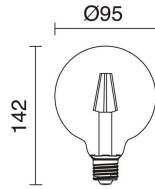

MILDRED

608A-G05X1A-40

Suspended Lamp MILDRED E27 60W Brushed aluminum

RECOMMENDED ACCESSORIES

632F-L0504B-01

Lamp LED FILAMENT E27 LED
Bulb 4W 470lm(470lm) CRI80
2700K 360°

Input voltage	220-240V AC
Frequency	50/60
Wattage (W)	4.0
IP	IP20
Protection class	Class I