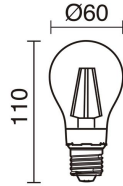

632C-L0506B-01

Lamp LED FILAMENT E27 LED
Bulb 6W 800lm(800lm) CRI80
2700K 360°

Input voltage	110-240V AC
Frequency	50/60
Wattage (W)	6.0
IP	IP20
Protection class	Class I