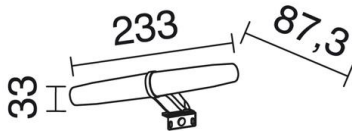

ICY 973A-L0206B-32 Bathroom Wall Bracket ICY LED SMD AC 6W 392lm CRI83 4000K 187° Chrome

ICY bathroom wall light with LED technology, it is made of polycarbonate, has IP44 and a color temperature of 4000K. Recommended for installations over the bathroom mirror.

GENERAL DATA

Category	Surface
Family	ICY
Finish	[32] Chrome
Location	Indoor
Installation	Wall
Body material	Polycarbonate
Diffuser material	Frosted polycarbonate
ETIM class	EC0028g2
EAN	8433264114756

LIGHT SOURCES AND BEAMS

Sources	LED SMD AC 6W 392lm 4000K CRI83
Energy efficiency	G (4000K)
Beam	187° - Semi-direct

TECHNICAL DATA

Dimensions	Length x Height x Width (mm): 233 x 56.3 x 87.3
IP	IP44
Protection class	Class II
Frequency	50/60 Hz
Input voltage	220-240V AC V
Power factor	0.5
Lifetime	40.000 h
LED lifetime L	80
LED lifetime B	50
Weight	0.096 Kg
ECORAE category I	LED-B