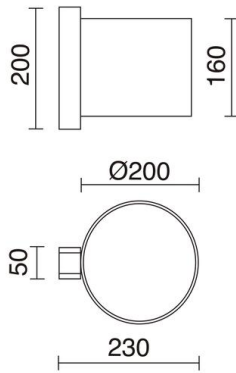

COMPACT 621C-G05X1A-50-CA Wall Bracket COMPACT E27-Ø45 40W Cotton White Wood beech

The Compact family of products is available in three versions: wall lamp, table luminaire and lounge foot. Manufactured in wood and cotton screen. It is a collection of compact design, which brings warmth to any corner. Screen included.

GENERAL DATA

Category	Surface
Family	Compact
Finish	[CA] Cotton White / [50] Wood beech
Location	Indoor
Installation	Wall
Body material	Beech wood
Diffuser material	Cotton
ETIM class	EC0028g2
EAN	8433264099930

LIGHT SOURCES AND BEAMS

Sources	E27-Ø45 LED Bulb G45/CFL G45/HAL G45 40W max.
Lamp included	No
Beam	Diffuse

TECHNICAL DATA

Dimensions	Width x Height x Length (mm): 230 x 200 x 200
IP	IP20
Protection class	Class I
Frequency	50/60 Hz
Input voltage	110-240V AC V
Weight	0.65 Kg
Cable outlets	1

NOTES

Shade included

COMPACT 621C-G05X1A-50-CA Wall Bracket COMPACT E27-Ø45 40W Cotton White Wood beech

RECOMMENDED ACCESSORIES

632H-L0504B-01
Lamp LED FILAMENT E27 LED
Bulb 4W
450lm(470lm)/450lm(470lm)
CRI80 2000K/2500K White