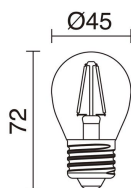

LIGHT SOURCES AND BEAMS

Sources	E27-Ø45 LED Bulb G45/CFL G45/HAL G45 40W max.
Lamp included	No
Beam	Diffuse

TECHNICAL DATA

Dimensions	Width x Height x Length (mm): 230 x 200 x 200
IP	IP20
Protection class	Class I
Frequency	50/60 Hz
Input voltage	110-240V AC V
Weight	0.65 Kg
Cable outlets	1

NOTES

Shade included

COMPACT 621C-G05X1A-50-CA Wall Bracket COMPACT E27-Ø45 40W Cotton White Wood beech

RECOMMENDED ACCESSORIES

632H-L0504B-01
Lamp LED FILAMENT E27 LED
Bulb 4W
450lm(470lm)/450lm(470lm)
CRI80 2000K/2500K White